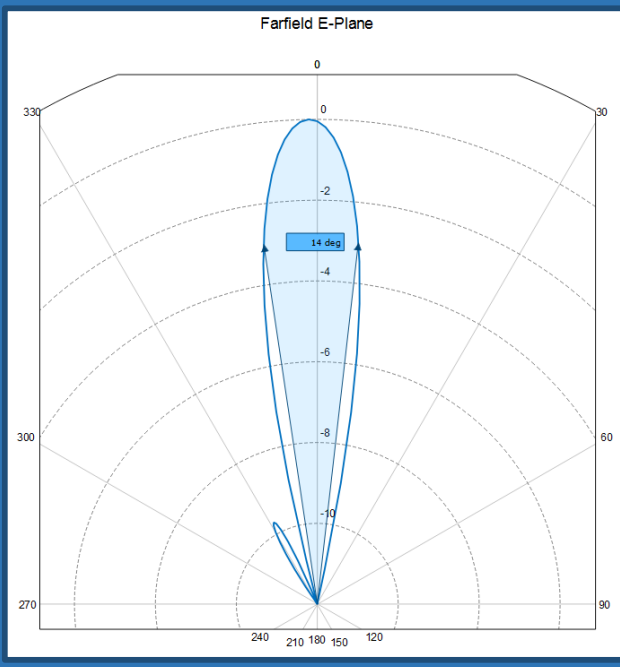

DST ANTAR 3500_20dB SERIES

Data sheet

N-type PASTERNAK (USA)