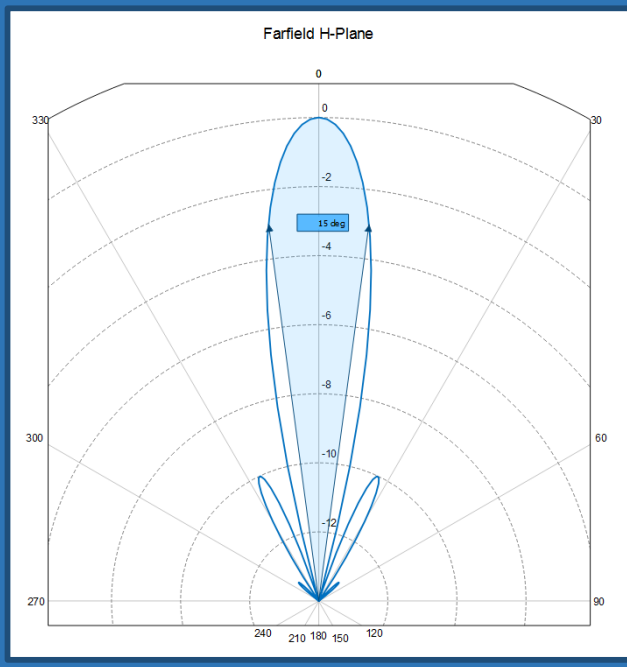

DST ANTAR 3500_20dB SERIES

Data sheet

N-type PASTERNAK (USA)