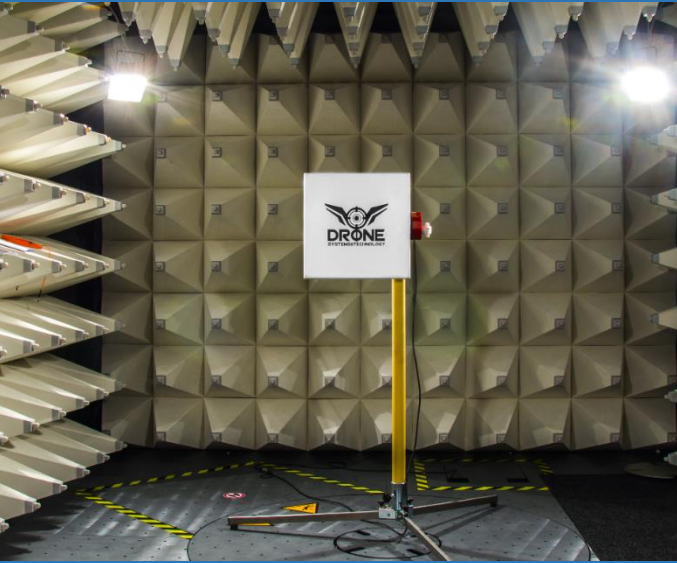

DST ANTAR 3500_20dB SERIES

Data sheet

N-type PASTERNAK (USA)